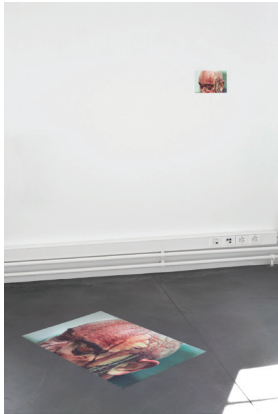

etc

EDITION 2014/15

Douglas Gordon (*1966)

INSTALLATION

JUST ME, 2014/15

The complete set of 15 and a unique sculptural lithographic limestone; 13 lithographs printed in rich black and two photo-lithographs in colour, on Arches paper, all sheets numbered 1/1 and lettered L through Z; sheet L signed, numbered and lettered in pencil on the reverse, printed by Thomi Wolfensberger, Zurich, published by [etc | expanding the contemporary](#). This is a unique installation; the stone showing an image of a thistle to be broken while installing.

Size: 23 x 32, 35.5 x 45 and 105 x 75 cm

Price on request

etc

a selection - for more information and images please contact us

contact | Kathrin Beer | +41 78 92259880 | iam@kathrinbeer.com | www.expandingthecontemporary.com